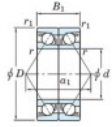

Deep groove ball bearing single row 7219-CDB-FY-JTEKT - 7219-CDB-FY-JTEKT

<https://www.123bearing.eu/bearing-housing/deep-groove-bearing/single-row/7219-cdb-fy-jtekt>

Boundary dimensions

Bearing No.	Boundary dimensions(mm)					Basic load ratings(kN)		Fatigue load factor		Limiting speeds(min-1)
	d	D	B	r1(mm)	r(mm)	Cr	Cor	lim1(kN)	lim2	Grease lub.
7219CDB FY	95	170	64	2.1	1.1	269	224	12.6	14.6	4900

PRODUCT FEATURES

Brand	JTEKT
N° Ean13	3616060647641
Inside diameter	95 mm
Outside diameter	170 mm
Thickness	64 mm
Limiting speed	4900 rpm
Dynamic load	269 kN
Static load	224 kN
Packaging	1

contact@123bearing.eu

+33 359 36 04 90

CRT4 de Lesquin 60 Rue Du Haut De Sainghin 59273 Fretin FRANCE