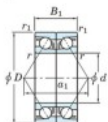

Deep groove ball bearing single row 7319-DB-FY-JTEKT - 7319-DB-FY-JTEKT

<https://www.123bearing.eu/bearing-housing/deep-groove-bearing/single-row/7319-db-fy-jtekt>

Boundary dimensions

Bearing No.	Boundary dimensions(mm)					Basic load ratings(kN)		Fatigue load limit(kN)	factor	Limiting speeds(min-1)
	d	D	B	r(max)	r1(max)	Cr	C0r			
7319DB FY	95	200	90	3	1.1	350	298	12.7	-	Grease lub. 3200

PRODUCT FEATURES

Brand	JTEKT
N° Ean13	3616060647665
Inside diameter	95 mm
Inside diameter	3.74" inch
Outside diameter	200 mm
Outside diameter	7.874" inch
Thickness	90 mm
Thickness	3.543" inch
Limiting speed	3200 rpm
Dynamic load	350 kN
Static load	298 kN
Packaging	1

contact@123bearing.eu

+33 359 36 04 90

CRT4 de Lesquin 60 Rue Du Haut De Sainghin 59273 Fretin FRANCE