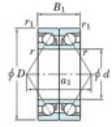

Deep groove ball bearing single row 7020-BDB-FY-JTEKT - 7020-BDB-FY-JTEKT

<https://www.123bearing.eu/bearing-housing/deep-groove-bearing/single-row/7020-bdb-fy-jtekt>

Boundary dimensions

Bearing No.	Boundary dimensions (mm)					Basic load ratings (kN)		Fatigue load factor	Limiting speeds (min-1)
	d	D	B	r (mm)	r1 (mm)	Cr	C0r		
7020BDB FY	100	150	48	1.5	1	124	127	5.9	2800

PRODUCT FEATURES

Brand	JTEKT
N° Ean13	3616060647719
Inside diameter	100 mm
Outside diameter	150 mm
Thickness	48 mm
Limiting speed	2800 rpm
Dynamic load	124 kN
Static load	127 kN
Packaging	1

contact@123bearing.eu

+33 359 36 04 90

CRT4 de Lesquin 60 Rue Du Haut De Sainghin 59273 Fretin FRANCE