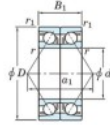

Deep groove ball bearing single row 7020-CDB-FY-JTEKT - 7020-CDB-FY-JTEKT

<https://www.123bearing.eu/bearing-housing/deep-groove-bearing/single-row/7020-cdb-fy-jtekt>

Boundary dimensions

Bearing No.	Boundary dimensions(mm)					Basic load ratings(kN)		Fatigue load factor		Limiting speeds(min-1)
	d	D	B	r1max	r1(min)	C	C0	C1	C2	
7020CDB FY	100	150	48	1.5	1	153	154	7.65	16	5200

PRODUCT FEATURES

Brand	JTEKT
N° Ean13	3616060647733
Inside diameter	100 mm
Outside diameter	150 mm
Thickness	48 mm
Limiting speed	5200 rpm
Dynamic load	153 kN
Static load	154 kN
Packaging	1

contact@123bearing.eu

+33 359 36 04 90

CRT4 de Lesquin 60 Rue Du Haut De Sainghin 59273 Fretin FRANCE