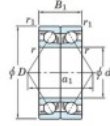

Deep groove ball bearing single row 7220-BDB-FY-JTEKT - 7220-BDB-FY-JTEKT

<https://www.123bearing.eu/bearing-housing/deep-groove-bearing/single-row/7220-bdb-fy-jtekt>

Boundary dimensions

Bearing No.	Boundary dimensions(mm)					Basic load ratings(kN)		Fatigue load factor		Limiting speeds(min-1)
	d	D	B	r1(max)	r1(min)	C_r	C₁₀	C₁₀	Grease lub.	
7220BDB FY	100	180	68	2.1	1.1	252	214	10.5	-	2500

PRODUCT FEATURES

Brand	JTEKT
N° Ean13	3616060647740
Inside diameter	100 mm
Outside diameter	180 mm
Thickness	68 mm
Limiting speed	2500 rpm
Dynamic load	252 kN
Static load	214 kN
Packaging	1

contact@123bearing.eu

+33 359 36 04 90

CRT4 de Lesquin 60 Rue Du Haut De Sainghin 59273 Fretin FRANCE