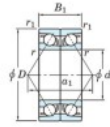

Deep groove ball bearing single row 7220-CDB-FY-JTEKT - 7220-CDB-FY-JTEKT

<https://www.123bearing.eu/bearing-housing/deep-groove-bearing/single-row/7220-cdb-fy-jtekt>

Boundary dimensions

Bearing No.	Boundary dimensions(mm)					Basic load ratings(kN)		Fatigue load factor		Limiting speeds(min-1)
	d	D	B	r1(min)	r1(max)	C_r	C_{0r}	C₁₀	C₉₀	Grease Lub.
7220CDB FY	100	180	68	2.1	1.1	303	254	13.9	14.6	4600

PRODUCT FEATURES

Brand	JTEKT
N° Ean13	3616060647764
Inside diameter	100 mm
Outside diameter	180 mm
Thickness	68 mm
Limiting speed	4600 rpm
Dynamic load	303 kN
Static load	254 kN
Packaging	1

contact@123bearing.eu

+33 359 36 04 90

CRT4 de Lesquin 60 Rue Du Haut De Sainghin 59273 Fretin FRANCE