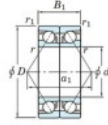

Deep groove ball bearing single row 7320-BDB-FY-JTEKT - 7320-BDB-FY-JTEKT

<https://www.123bearing.eu/bearing-housing/deep-groove-bearing/single-row/7320-bdb-fy-jtekt>

Boundary dimensions

Bearing No.	Boundary dimensions(mm)					Basic load ratings(kN)		Fatigue load factor		Limiting speeds(min-1)
	d	D	B	r1(mm)	r2(mm)	Cr	Cor	Ca	Ca	Grease lub
7320BDB FY	100	215	94	3	1.1	342	297	12.2	-	2200

PRODUCT FEATURES

Brand	JTEKT
N° Ean13	3616060647771
Inside diameter	100 mm
Outside diameter	215 mm
Thickness	94 mm
Limiting speed	2200 rpm
Dynamic load	342 kN
Static load	297 kN
Packaging	1

contact@123bearing.eu

+33 359 36 04 90

CRT4 de Lesquin 60 Rue Du Haut De Sainghin 59273 Fretin FRANCE