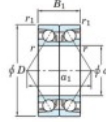

Deep groove ball bearing single row 7320-DB-FY-JTEKT - 7320-DB-FY-JTEKT

<https://www.123bearing.eu/bearing-housing/deep-groove-bearing/single-row/7320-db-fy-jtekt>

Boundary dimensions

Bearing No.	Boundary dimensions (mm)						Basic load ratings (kN)		Fatigue load limit (kN)	Factor	Limiting speed (min-1)
	d	D	B	r1	r2	r3	C	C0	lim		
7320DB FY	100	215	94	3	1.1		373	323	13.2	-	2900

PRODUCT FEATURES

Brand	JTEKT
N° Ean13	3616060647788
Inside diameter	100 mm
Outside diameter	215 mm
Thickness	94 mm
Limiting speed	2900 rpm
Dynamic load	373 kN
Static load	323 kN
Packaging	1

contact@123bearing.eu

+33 359 36 04 90

CRT4 de Lesquin 60 Rue Du Haut De Sainghin 59273 Fretin FRANCE