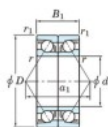

Deep groove ball bearing single row 7320-CDB-FY-JTEKT - 7320-CDB-FY-JTEKT

<https://www.123bearing.eu/bearing-housing/deep-groove-bearing/single-row/7320-cdb-fy-jtekt>

Boundary dimensions

Bearing No.	Boundary dimensions(mm)					Basic load ratings(kN)		Fatigue load factor		Limiting speeds(min-1)
	d	D	B	r1(mm)	r1(mm)	C_r	C_{0r}	f₀	f₁	Grease lub.
7320CDB FY	100	215	94	3	1.1	400	346	14.2	13.4	4000

PRODUCT FEATURES

Brand	JTEKT
N° Ean13	3616060647795
Inside diameter	100 mm
Outside diameter	215 mm
Thickness	94 mm
Limiting speed	4000 rpm
Dynamic load	400 kN
Static load	346 kN
Packaging	1

contact@123bearing.eu

+33 359 36 04 90

CRT4 de Lesquin 60 Rue Du Haut De Sainghin 59273 Fretin FRANCE