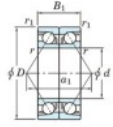

Deep groove ball bearing single row 7021-CDB-FY-JTEKT - 7021-CDB-FY-JTEKT

<https://www.123bearing.eu/bearing-housing/deep-groove-bearing/single-row/7021-cdb-fy-jtekt>

Boundary dimensions

Bearing No.	Boundary dimensions(mm)					Basic load ratings(kN)		Fatigue load factor		Limiting speeds(min-1)
	d	D	B	r1(mm)	r2(mm)	Cr	C0r	Ca	C0a	Grease lub.
7021CDB FY	105	160	52	2	1	178	179	8.6	15.9	4800

PRODUCT FEATURES

Brand	JTEKT
N° Ean13	3616060647856
Inside diameter	105 mm
Inside diameter	4.134" inch
Outside diameter	160 mm
Outside diameter	6.299" inch
Thickness	52 mm
Thickness	2.047" inch
Limiting speed	4800 rpm
Dynamic load	178 kN
Static load	179 kN
Packaging	1

contact@123bearing.eu

+33 359 36 04 90

CRT4 de Lesquin 60 Rue Du Haut De Sainghin 59273 Fretin FRANCE