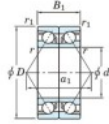

Deep groove ball bearing single row 7221-DB-FY-JTEKT - 7221-DB-FY-JTEKT

<https://www.123bearing.eu/bearing-housing/deep-groove-bearing/single-row/7221-db-fy-jtekt>

Boundary dimensions

Bearing No.	Boundary dimensions (mm)					Basic load ratings (kN)		Fatigue load factor	Limiting speeds (min-1)
	d	D	B	r1 (mm)	r2 (mm)	Cr	C0r		
7221DB FY	105	190	72	2.1	1.1	303	265	13.4	3100

PRODUCT FEATURES

Brand	JTEKT
N° Ean13	3616060647870
Inside diameter	105 mm
Outside diameter	190 mm
Thickness	72 mm
Limiting speed	3100 rpm
Dynamic load	303 kN
Static load	265 kN
Packaging	1

contact@123bearing.eu

+33 359 36 04 90

CRT4 de Lesquin 60 Rue Du Haut De Sainghin 59273 Fretin FRANCE