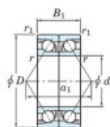

Deep groove ball bearing single row 7221-CDB-FY-JTEKT - 7221-CDB-FY-JTEKT

<https://www.123bearing.eu/bearing-housing/deep-groove-bearing/single-row/7221-cdb-fy-jtekt>

Boundary dimensions

Bearing No.	Boundary dimensions(mm)					Basic load ratings(kN)		Fatigue load factor		Limiting speeds(min-1)
	d	D	B	r1(max)	r1(min)	Cr	Cor	Ca	Cb	Grease lub.
7221CDB FY	105	190	72	2.1	1.1	330	287	15.2	14.6	4300

PRODUCT FEATURES

Brand	JTEKT
N° Ean13	3616060647887
Inside diameter	105 mm
Outside diameter	190 mm
Thickness	72 mm
Limiting speed	4300 rpm
Dynamic load	330 kN
Static load	287 kN
Packaging	1

contact@123bearing.eu

+33 359 36 04 90

CRT4 de Lesquin 60 Rue Du Haut De Sainghin 59273 Fretin FRANCE