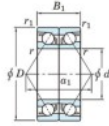

Deep groove ball bearing single row 7321-BDB-FY-JTEKT - 7321-BDB-FY-JTEKT

<https://www.123bearing.eu/bearing-housing/deep-groove-bearing/single-row/7321-bdb-fy-jtekt>

Boundary dimensions

Bearing No.	Boundary dimensions(mm)					Basic load ratings(kN)		Fatigue load	factor	Limiting speeds(min-1)
	d	D	B	r1(mm)	r2(mm)	Cy	C0r	lim(kN)		
7321BDB FY	105	225	98	3	1.1	387	355	14.3	10	Grease lub. 2100

PRODUCT FEATURES

Brand	JTEKT
N° Ean13	3616060647894
Inside diameter	105 mm
Outside diameter	225 mm
Thickness	98 mm
Limiting speed	2100 rpm
Dynamic load	387 kN
Static load	355 kN
Packaging	1

contact@123bearing.eu

+33 359 36 04 90

CRT4 de Lesquin 60 Rue Du Haut De Sainghin 59273 Fretin FRANCE