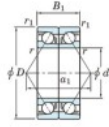

Deep groove ball bearing single row 7022-DB-FY-JTEKT - 7022-DB-FY-JTEKT

<https://www.123bearing.eu/bearing-housing/deep-groove-bearing/single-row/7022-db-fy-jtekt>

Boundary dimensions

Bearing No.	Boundary dimensions (mm)					Basic load ratings (kN)		Fatigue load factor	Limiting speeds (min-1)
	d	D	B	r1 (mm)	r2 (mm)	Cy	C0y		
7022DB FY	110	170	56	2	1	187	186	8.55	3300

PRODUCT FEATURES

Brand	JTEKT
N° Ean13	3616060647962
Inside diameter	110 mm
Inside diameter	4.331" inch
Outside diameter	170 mm
Outside diameter	6.693" inch
Thickness	56 mm
Thickness	2.205" inch
Limiting speed	3300 rpm
Dynamic load	187 kN
Static load	186 kN
Packaging	1

contact@123bearing.eu

+33 359 36 04 90

CRT4 de Lesquin 60 Rue Du Haut De Sainghin 59273 Fretin FRANCE