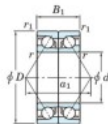

Deep groove ball bearing single row 7022-CDB-FY-JTEKT - 7022-CDB-FY-JTEKT

<https://www.123bearing.eu/bearing-housing/deep-groove-bearing/single-row/7022-cdb-fy-jtekt>

Boundary dimensions

Bearing No.	Boundary dimensions(mm)					Basic load ratings(kN)		Fatigue load factor		Limiting speeds(min-1)
	d	D	B	r1(mm)	r2(mm)	Cr	Cor	Ca	Cb	
7022CDB FY	110	170	56	2	1	205	203	9,7	15,7	Grease lub. 4600

PRODUCT FEATURES

Brand	JTEKT
N° Ean13	3616060647979
Inside diameter	110 mm
Outside diameter	170 mm
Thickness	56 mm
Limiting speed	4600 rpm
Dynamic load	205 kN
Static load	203 kN
Packaging	1

contact@123bearing.eu

+33 359 36 04 90

CRT4 de Lesquin 60 Rue Du Haut De Sainghin 59273 Fretin FRANCE