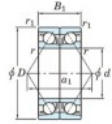

Deep groove ball bearing single row 7322-DB-FY-JTEKT - 7322-DB-FY-JTEKT

<https://www.123bearing.eu/bearing-housing/deep-groove-bearing/single-row/7322-db-fy-jtekt>

Boundary dimensions

Bearing No.	Boundary dimensions(mm)						Basic load ratings(kN)		Fatigue load	factor	Limiting
	d	D	B	r1(r2)(mm)	r1(mm)	Cr	C0r	lim(kN)	f0	speeds(min-1)	
7322DB FY	110	240	100	3	1,1	472	452	17,5	-	2600	

PRODUCT FEATURES

Brand	JTEKT
N° Ean13	3616060648020
Inside diameter	110 mm
Outside diameter	240 mm
Thickness	100 mm
Limiting speed	2600 rpm
Dynamic load	472 kN
Static load	452 kN
Packaging	1

contact@123bearing.eu

+33 359 36 04 90

CRT4 de Lesquin 60 Rue Du Haut De Sainghin 59273 Fretin FRANCE