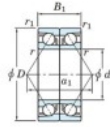

Deep groove ball bearing single row HAR-924-CDB-JTEKT - HAR-924-CDB-JTEKT

<https://www.123bearing.eu/bearing-housing/deep-groove-bearing/single-row/har-924-cdb-jtekt>

Boundary dimensions

Bearing No.	Boundary dimensions(mm)					Basic load ratings(kN)		Fatigue load factor	Limiting speeds(min-1)
	d	D	B	r1 (mm)	r2 (mm)	C_r	C_{0r}	C_r	
HAR924CDB	120	165	44	1.1	0.6	—	56.8	8.8	5900 Grease lub.

PRODUCT FEATURES

Brand	JTEKT
N° Ean13	3616060648044
Inside diameter	120 mm
Outside diameter	165 mm
Thickness	44 mm
Limiting speed	5900 rpm
Static load	56.8 kN
Packaging	1

contact@123bearing.eu

+33 359 36 04 90

CRT4 de Lesquin 60 Rue Du Haut De Sainghin 59273 Fretin FRANCE