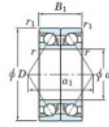

Deep groove ball bearing single row HAR-924-CDB-JTEKT - HAR-924-CDB-JTEKT

<https://www.123bearing.eu/bearing-housing/deep-groove-bearing/single-row/har-924-cdb-jtekt>

Boundary dimensions

Bearing No.	Boundary dimensions(mm)					Basic load ratings(kN)		Fatigue load factor	Limiting speeds(min-1)
	d	D	B	r1(mm)	r2(mm)	C_r	C_{0r}	C_r	
HAR924CDB	120	165	44	1.1	0.6	—	56.8	—	8.8 Grease lub. 5900

PRODUCT FEATURES

Brand	JTEKT
N° Ean13	3616060648044
Inside diameter	120 mm
Outside diameter	165 mm
Thickness	44 mm
Limiting speed	5900 rpm
Static load	56.8 kN
Packaging	1

contact@123bearing.eu

+33 359 36 04 90

CRT4 de Lesquin 60 Rue Du Haut De Sainghin 59273 Fretin FRANCE