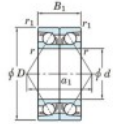

Deep groove ball bearing single row 7924-CDB-FY-JTEKT - 7924-CDB-FY-JTEKT

<https://www.123bearing.eu/bearing-housing/deep-groove-bearing/single-row/7924-cdb-fy-jtekt>

Boundary dimensions

Bearing No.	Boundary dimensions(mm)						Basic load ratings(kN)		Fatigue load limit(kN)	factor	Limiting speeds(min-1)
	d	D	B	r1(mm)	r2(mm)	Cr	Cor	Grease lub.			
7924CDB FY	120	165	44	1.1	0.6	146	162	7.1	16.5	4700	

PRODUCT FEATURES

Brand	JTEKT
N° Ean13	3616060648051
Inside diameter	120 mm
Outside diameter	165 mm
Thickness	44 mm
Limiting speed	4700 rpm
Dynamic load	146 kN
Static load	162 kN
Packaging	1

contact@123bearing.eu

+33 359 36 04 90

CRT4 de Lesquin 60 Rue Du Haut De Sainghin 59273 Fretin FRANCE