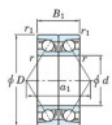

Deep groove ball bearing single row 7024-BDB-FY-JTEKT - 7024-BDB-FY-JTEKT

<https://www.123bearing.eu/bearing-housing/deep-groove-bearing/single-row/7024-bdb-fy-jtekt>

Boundary dimensions

Bearing No.	Boundary dimensions (mm)					Basic load ratings (kN)		Fatigue load limit (kN)	Factor	Limiting speeds (min⁻¹)		
	d	D	B	r1 (mm)	r2 (mm)	Cy	C0r				rpm	Grease Lub
7024BDB FY	120	180	56	2	1	176	186	7.85	-	2300		

PRODUCT FEATURES

Brand	JTEKT
N° Ean13	3616060648075
Inside diameter	120 mm
Inside diameter	4.724" inch
Outside diameter	180 mm
Outside diameter	7.087" inch
Thickness	56 mm
Thickness	2.205" inch
Limiting speed	2300 rpm
Dynamic load	176 kN
Static load	186 kN
Packaging	1

contact@123bearing.eu

+33 359 36 04 90

CRT4 de Lesquin 60 Rue Du Haut De Sainghin 59273 Fretin FRANCE