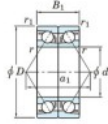

Deep groove ball bearing single row 7024-DB-FY-JTEKT - 7024-DB-FY-JTEKT

<https://www.123bearing.eu/bearing-housing/deep-groove-bearing/single-row/7024-db-fy-jtekt>

Boundary dimensions

Bearing No.	Boundary dimensions (mm)						Basic load ratings(kN)		Fatigue load limit(kN)	Factor	Limiting speeds(min-1)
	d	D	B	r1(mm)	r2(mm)	Cr	C0r	Grease L10			
7024DB FY	120	180	56	2	1	196	206	9	-	3100	

PRODUCT FEATURES

Brand	JTEKT
N° Ean13	3616060648082
Inside diameter	120 mm
Inside diameter	4.724" inch
Outside diameter	180 mm
Outside diameter	7.087" inch
Thickness	56 mm
Thickness	2.205" inch
Limiting speed	3100 rpm
Dynamic load	196 kN
Static load	206 kN
Packaging	1

contact@123bearing.eu

+33 359 36 04 90

CRT4 de Lesquin 60 Rue Du Haut De Sainghin 59273 Fretin FRANCE