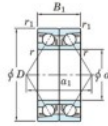

Deep groove ball bearing single row 7024-CDB-FY-JTEKT - 7024-CDB-FY-JTEKT

<https://www.123bearing.eu/bearing-housing/deep-groove-bearing/single-row/7024-cdb-fy-jtekt>

Boundary dimensions

Bearing No.	Boundary dimensions(mm)					Basic load ratings(kN)		Fatigue	factor	Limiting speeds(min-1)
	d	D	B	r1(min)	r1(max)	Cr	CCr	lim1(kN)		
7024CDB FY	120	180	56	2	1	216	226	10.2	16	Grease lub. 4300

PRODUCT FEATURES

Brand	JTEKT
N° Ean13	3616060648105
Inside diameter	120 mm
Outside diameter	180 mm
Thickness	56 mm
Limiting speed	4300 rpm
Dynamic load	216 kN
Static load	226 kN
Packaging	1

contact@123bearing.eu

+33 359 36 04 90

CRT4 de Lesquin 60 Rue Du Haut De Sainghin 59273 Fretin FRANCE