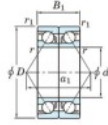

Deep groove ball bearing single row 7224-BDB-FY-JTEKT - 7224-BDB-FY-JTEKT

<https://www.123bearing.eu/bearing-housing/deep-groove-bearing/single-row/7224-bdb-fy-jtekt>

Boundary dimensions

Bearing No.	Boundary dimensions(mm)					Basic load ratings(kN)		Fatigue load limit(kN)	Factor	Limiting speeds(min-1)
	d	D	B	r1(mm)	r2(mm)	Cr	Cor			
7224BDB FY	120	215	80	2.1	1.1	321	302	13.6	-	2100

PRODUCT FEATURES

Brand	JTEKT
N° Ean13	3616060648129
Inside diameter	120 mm
Outside diameter	215 mm
Thickness	80 mm
Limiting speed	2100 rpm
Dynamic load	321 kN
Static load	302 kN
Packaging	1

contact@123bearing.eu

+33 359 36 04 90

CRT4 de Lesquin 60 Rue Du Haut De Sainghin 59273 Fretin FRANCE