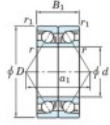

Deep groove ball bearing single row 7224-DB-FY-JTEKT - 7224-DB-FY-JTEKT

<https://www.123bearing.eu/bearing-housing/deep-groove-bearing/single-row/7224-db-fy-jtekt>

Boundary dimensions

Bearing No.	Boundary dimensions(mm)						Basic load ratings(kN)		Fatigue load	factor	Limiting speeds(min-1)
	d	D	B	r1(r2)	r1(r2)	Cr	Co	lim(kN)	10	Grease lub	
7224DB FY	120	215	80	2.1	1.1	354	332	15.7	-	2700	

PRODUCT FEATURES

Brand	JTEKT
N° Ean13	3616060648136
Inside diameter	120 mm
Outside diameter	215 mm
Thickness	80 mm
Limiting speed	2700 rpm
Dynamic load	354 kN
Static load	332 kN
Packaging	1

contact@123bearing.eu

+33 359 36 04 90

CRT4 de Lesquin 60 Rue Du Haut De Sainghin 59273 Fretin FRANCE