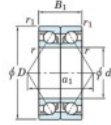

Deep groove ball bearing single row 7324-CDB-FY-JTEKT - 7324-CDB-FY-JTEKT

<https://www.123bearing.eu/bearing-housing/deep-groove-bearing/single-row/7324-cdb-fy-jtekt>

Boundary dimensions

Bearing No.	Boundary dimensions(mm)					Basic load ratings(kN)		Fatigue load factor		Limiting speeds(min-1)
	d	D	B	r1(max)	r1(min)	Cr	CG	S₀	FC	Grease lub.
7324CDB FY	120	260	110	3	1.1	538	542	20.3	13.7	3300

PRODUCT FEATURES

Brand	JTEKT
N° Ean13	3616060648174
Inside diameter	120 mm
Inside diameter	4.724" inch
Outside diameter	260 mm
Outside diameter	10.236" inch
Thickness	110 mm
Thickness	4.331" inch
Limiting speed	3300 rpm
Dynamic load	538 kN
Static load	542 kN
Packaging	1

contact@123bearing.eu

+33 359 36 04 90

CRT4 de Lesquin 60 Rue Du Haut De Sainghin 59273 Fretin FRANCE