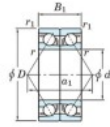

Deep groove ball bearing single row 7026-BDB-FY-JTEKT - 7026-BDB-FY-JTEKT

<https://www.123bearing.eu/bearing-housing/deep-groove-bearing/single-row/7026-bdb-fy-jtekt>

Boundary dimensions

Bearing No.	Boundary dimensions(mm)					Basic load ratings(kN)		Fatigue load limit(kN)	factor	Limiting speeds(min-1)
	d	D	B	r1(max)	r1(min)	Cy	C0y			
7026BDB FY	130	200	66	2	1	213	226	9.2	-	2100

PRODUCT FEATURES

Brand	JTEKT
N° Ean13	3616060648211
Inside diameter	130 mm
Inside diameter	5.118" inch
Outside diameter	200 mm
Outside diameter	7.874" inch
Thickness	66 mm
Thickness	2.598" inch
Limiting speed	2100 rpm
Dynamic load	213 kN
Static load	226 kN
Packaging	1

contact@123bearing.eu

+33 359 36 04 90

CRT4 de Lesquin 60 Rue Du Haut De Sainghin 59273 Fretin FRANCE