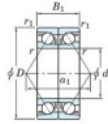

Deep groove ball bearing single row 7026-CDB-FY-JTEKT - 7026-CDB-FY-JTEKT

<https://www.123bearing.eu/bearing-housing/deep-groove-bearing/single-row/7026-cdb-fy-jtekt>

Boundary dimensions

Bearing No.	Boundary dimensions (mm)					Basic load ratings (kN)		Fatigue load factor		Limiting speeds (min-1)
	d	D	B	r1 (mm)	r2 (mm)	Cr	C0r	10	60	Grease lub.
7026CDB FY	130	200	66	2	1	262	274	11.9	15.9	3900

PRODUCT FEATURES

Brand	JTEKT
N° Ean13	3616060648235
Inside diameter	130 mm
Outside diameter	200 mm
Thickness	66 mm
Limiting speed	3900 rpm
Dynamic load	262 kN
Static load	274 kN
Packaging	1

contact@123bearing.eu

+33 359 36 04 90

CRT4 de Lesquin 60 Rue Du Haut De Sainghin 59273 Fretin FRANCE