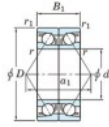

Deep groove ball bearing single row 7226-DB-FY-JTEKT - 7226-DB-FY-JTEKT

<https://www.123bearing.eu/bearing-housing/deep-groove-bearing/single-row/7226-db-fy-jtekt>

Boundary dimensions

Bearing No.	Boundary dimensions(mm)					Basic load ratings(kN)		Fatigue load limit(kN)	Factor	Limiting speeds(min-1)
	d	D	B	r1(max)	r2(max)	Cr	C0r			
7226DB FY	130	230	80	3	1.1	398	395	15.2	-	2500

PRODUCT FEATURES

Brand	JTEKT
N° Ean13	3616060648259
Inside diameter	130 mm
Inside diameter	5.118" inch
Outside diameter	230 mm
Outside diameter	9.055" inch
Thickness	80 mm
Thickness	3.15" inch
Limiting speed	2500 rpm
Dynamic load	398 kN
Static load	395 kN
Packaging	1

contact@123bearing.eu

+33 359 36 04 90

CRT4 de Lesquin 60 Rue Du Haut De Sainghin 59273 Fretin FRANCE