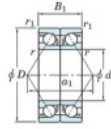

Deep groove ball bearing single row 7226-CDB-FY-JTEKT - 7226-CDB-FY-JTEKT

<https://www.123bearing.eu/bearing-housing/deep-groove-bearing/single-row/7226-cdb-fy-jtekt>

Boundary dimensions

Bearing No.	Boundary dimensions(mm)					Basic load ratings(kN)		Fatigue load factor		Limiting speeds(min-1)
	d	D	B	r1(mm)	r1(mm)	C_r	C_{0r}	f₀	C₁₀	
7226CDB FY	130	230	80	3	1.1	433	428	16.5	14.7	3500

PRODUCT FEATURES

Brand	JTEKT
N° Ean13	3616060648266
Inside diameter	130 mm
Outside diameter	230 mm
Thickness	80 mm
Limiting speed	3500 rpm
Dynamic load	433 kN
Static load	428 kN
Packaging	1

contact@123bearing.eu

+33 359 36 04 90

CRT4 de Lesquin 60 Rue Du Haut De Sainghin 59273 Fretin FRANCE