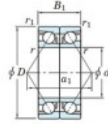

Deep groove ball bearing single row 7326-CDB-FY-JTEKT - 7326-CDB-FY-JTEKT

<https://www.123bearing.eu/bearing-housing/deep-groove-bearing/single-row/7326-cdb-fy-jtekt>

Boundary dimensions

Bearing No.	Boundary dimensions (mm)					Basic load ratings (kN)		Fatigue load limit (kN)	Factor	Limiting speeds (min-1)
	d	D	B	r1 (mm)	r2 (mm)	Cr	C0r			
7326CDB FY	130	280	116	4	1.5	597	629	22.7	13.7	3000

PRODUCT FEATURES

Brand	JTEKT
N° Ean13	3616060648280
Inside diameter	130 mm
Outside diameter	280 mm
Thickness	116 mm
Limiting speed	3000 rpm
Dynamic load	597 kN
Static load	629 kN
Packaging	1

contact@123bearing.eu

+33 359 36 04 90

CRT4 de Lesquin 60 Rue Du Haut De Sainghin 59273 Fretin FRANCE