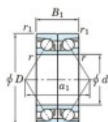

Deep groove ball bearing single row 7326-CDB-FY-JTEKT - 7326-CDB-FY-JTEKT

<https://www.123bearing.eu/bearing-housing/deep-groove-bearing/single-row/7326-cdb-fy-jtekt>

Boundary dimensions

Bearing No.	Boundary dimensions (mm)					Basic load ratings (kN)		Fatigue load limit (kN)	Factor	Limiting speeds (min-1)
	d	D	B	r1 (mm)	r2 (mm)	Cr	C0r			
7326CDB FY	130	280	116	4	1.5	597	629	22.7	13.7	3000

PRODUCT FEATURES

Brand	JTEKT
N° Ean13	3616060648280
Inside diameter	130 mm
Outside diameter	280 mm
Thickness	116 mm
Limiting speed	3000 rpm
Dynamic load	597 kN
Static load	629 kN
Packaging	1

contact@123bearing.eu

+33 359 36 04 90

CRT4 de Lesquin 60 Rue Du Haut De Sainghin 59273 Fretin FRANCE