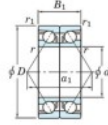

Deep groove ball bearing single row 7326-DB-FY-JTEKT - 7326-DB-FY-JTEKT

<https://www.123bearing.eu/bearing-housing/deep-groove-bearing/single-row/7326-db-fy-jtekt>

Boundary dimensions

Bearing No.	Boundary dimensions(mm)					Basic load ratings(kN)		Fatigue load limit(kN)	Factor	Limiting speeds(min-1)
	d	D	B	r1(mm)	r2(mm)	Cr	Cor	lim		
7326DB FY	130	280	116	4	1.5	611	659	23.7	-	2200

PRODUCT FEATURES

Brand	JTEKT
N° Ean13	3616060648303
Inside diameter	130 mm
Inside diameter	5.118" inch
Outside diameter	280 mm
Outside diameter	11.024" inch
Thickness	116 mm
Thickness	4.567" inch
Limiting speed	2200 rpm
Dynamic load	611 kN
Static load	659 kN
Packaging	1

contact@123bearing.eu

+33 359 36 04 90

CRT4 de Lesquin 60 Rue Du Haut De Sainghin 59273 Fretin FRANCE