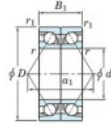

Deep groove ball bearing single row 7228-BDB-FY-JTEKT - 7228-BDB-FY-JTEKT

<https://www.123bearing.eu/bearing-housing/deep-groove-bearing/single-row/7228-bdb-fy-jtekt>

Boundary dimensions

Bearing No.	Boundary dimensions(mm)					Basic load ratings(kN)		Fatigue load	factor	Limiting speeds(min-1)
	d	D	B	r1(max)	r1(min)	Cr	C0r	lim1(kN)	q0	Groove ball
7228BDB FY	140	250	84	3	1.1	401	426	15.7	-	1700

PRODUCT FEATURES

Brand	JTEKT
N° Ean13	3616060648372
Inside diameter	140 mm
Outside diameter	250 mm
Thickness	84 mm
Limiting speed	1700 rpm
Dynamic load	401 kN
Static load	426 kN
Packaging	1

contact@123bearing.eu

+33 359 36 04 90

CRT4 de Lesquin 60 Rue Du Haut De Sainghin 59273 Fretin FRANCE