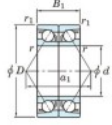

Deep groove ball bearing single row 7228-CDB-FY-JTEKT - 7228-CDB-FY-JTEKT

<https://www.123bearing.eu/bearing-housing/deep-groove-bearing/single-row/7228-cdb-fy-jtekt>

Boundary dimensions

Bearing No.	Boundary dimensions(mm)					Basic load ratings(kN)		Fatigue load factor		Limiting speeds(min-1)
	d	D	B	r1(mm)	r2(mm)	Cr	C0r	Ca	C0a	Grease lub.
7228CDB FY	140	250	84	3	1.1	483	508	18.8	14.8	3200

PRODUCT FEATURES

Brand	JTEKT
N° Ean13	3616060648402
Inside diameter	140 mm
Inside diameter	5.512" inch
Outside diameter	250 mm
Outside diameter	9.843" inch
Thickness	84 mm
Thickness	3.307" inch
Limiting speed	3200 rpm
Dynamic load	483 kN
Static load	508 kN
Packaging	1

contact@123bearing.eu

+33 359 36 04 90

CRT4 de Lesquin 60 Rue Du Haut De Sainghin 59273 Fretin FRANCE