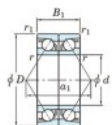

Deep groove ball bearing single row 7228-CDB-FY-JTEKT - 7228-CDB-FY-JTEKT

<https://www.123bearing.eu/bearing-housing/deep-groove-bearing/single-row/7228-cdb-fy-jtekt>

Boundary dimensions

Bearing No.	Boundary dimensions(mm)					Basic load ratings(kN)		Fatigue load factor		Limiting speeds(min-1) Grease lub.
	d	D	B	r1(mm)	r2(mm)	Cr	C0r	10	14.8	
7228CDB FY	140	250	84	3	1.1	483	508	18.8	14.8	3200

PRODUCT FEATURES

Brand	JTEKT
N° Ean13	3616060648402
Inside diameter	140 mm
Outside diameter	250 mm
Thickness	84 mm
Limiting speed	3200 rpm
Dynamic load	483 kN
Static load	508 kN
Packaging	1

contact@123bearing.eu

+33 359 36 04 90

CRT4 de Lesquin 60 Rue Du Haut De Sainghin 59273 Fretin FRANCE