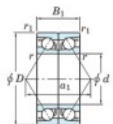

Deep groove ball bearing single row 7328-BDB-FY-JTEKT - 7328-BDB-FY-JTEKT

<https://www.123bearing.eu/bearing-housing/deep-groove-bearing/single-row/7328-bdb-fy-jtekt>

Boundary dimensions

Bearing No.	Boundary dimensions(mm)					Basic load ratings(kN)		Fatigue load limit(kN) C₁₀	factor f₀	Limiting speeds(min-1) Grease lub.
	d	D	B	r1(mm)	r2(mm)	C_r	C₀			
7328BDB FY	140	300	124	4	1.5	613	688	24	-	1500

PRODUCT FEATURES

Brand	JTEKT
N° Ean13	3616060648419
Inside diameter	140 mm
Outside diameter	300 mm
Thickness	124 mm
Limiting speed	1500 rpm
Dynamic load	613 kN
Static load	688 kN
Packaging	1

contact@123bearing.eu

+33 359 36 04 90

CRT4 de Lesquin 60 Rue Du Haut De Sainghin 59273 Fretin FRANCE