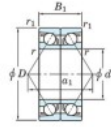

Deep groove ball bearing single row 7328-DB-FY-JTEKT - 7328-DB-FY-JTEKT

<https://www.123bearing.eu/bearing-housing/deep-groove-bearing/single-row/7328-db-fy-jtekt>

Boundary dimensions

Bearing No.	Boundary dimensions(mm)					Basic load ratings(kN)		Fatigue	factor	Limiting speeds(min-1)
	d	D	B	r1(min)	r1(max)	Cr	C0r	lim(kN)		
7328DB FY	140	300	124	4	1.5	668	748	26.1	-	2000

PRODUCT FEATURES

Brand	JTEKT
N° Ean13	3616060648426
Inside diameter	140 mm
Outside diameter	300 mm
Thickness	124 mm
Limiting speed	2000 rpm
Dynamic load	668 kN
Static load	748 kN
Packaging	1

contact@123bearing.eu

+33 359 36 04 90

CRT4 de Lesquin 60 Rue Du Haut De Sainghin 59273 Fretin FRANCE