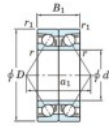

Deep groove ball bearing single row 7328-CDB-FY-JTEKT - 7328-CDB-FY-JTEKT

<https://www.123bearing.eu/bearing-housing/deep-groove-bearing/single-row/7328-cdb-fy-jtekt>

Boundary dimensions

Bearing No.	Boundary dimensions(mm)					Basic load ratings(kN)		Fatigue load factor		Limiting speeds(min-1)
	d	D	B	r1(mm)	r2(mm)	Cy	CC	f0	f1	
7328CDB FY	140	300	124	4	1.5	717	802	27.9	13.4	2800

PRODUCT FEATURES

Brand	JTEKT
N° Ean13	3616060648433
Inside diameter	140 mm
Inside diameter	5.512" inch
Outside diameter	300 mm
Outside diameter	11.811" inch
Thickness	124 mm
Thickness	4.882" inch
Limiting speed	2800 rpm
Dynamic load	717 kN
Static load	802 kN
Packaging	1

contact@123bearing.eu

+33 359 36 04 90

CRT4 de Lesquin 60 Rue Du Haut De Sainghin 59273 Fretin FRANCE