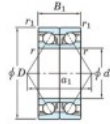

Deep groove ball bearing single row HAR-030-CDB-JTEKT - HAR-030-CDB-JTEKT

<https://www.123bearing.eu/bearing-housing/deep-groove-bearing/single-row/har-030-cdb-jtekt>

Boundary dimensions

Bearing No.	Boundary dimensions (mm)					Basic load ratings (kN)		Fatigue load limit (kN)	Factor	Limiting speeds (min-1)
	d	D	B	r (mm)	r1 (mm)	C0r	C0r			
HAR030CDB	150	225	70	2	1	—	132	—	8.5	4200

PRODUCT FEATURES

Brand	JTEKT
N° Ean13	3616060648464
Inside diameter	150 mm
Outside diameter	225 mm
Thickness	70 mm
Limiting speed	4200 rpm
Static load	132 kN
Packaging	1

contact@123bearing.eu

+33 359 36 04 90

CRT4 de Lesquin 60 Rue Du Haut De Sainghin 59273 Fretin FRANCE