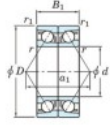

Deep groove ball bearing single row 7030-BDB-FY-JTEKT - 7030-BDB-FY-JTEKT

<https://www.123bearing.eu/bearing-housing/deep-groove-bearing/single-row/7030-bdb-fy-jtekt>

Boundary dimensions

Bearing No.	Boundary dimensions (mm)					Basic load ratings (kN)		Fatigue load limit (kN)	Factor	Limiting speeds (min-1)
	d	D	B	r1 (mm)	r2 (mm)	Cr	C0r			
7030BDB FY	150	225	70	2.1	1.1	249	275	10.4	10	Grease lub 1800

PRODUCT FEATURES

Brand	JTEKT
N° Ean13	3616060648471
Inside diameter	150 mm
Outside diameter	225 mm
Thickness	70 mm
Limiting speed	1800 rpm
Dynamic load	249 kN
Static load	275 kN
Packaging	1

contact@123bearing.eu

+33 359 36 04 90

CRT4 de Lesquin 60 Rue Du Haut De Sainghin 59273 Fretin FRANCE