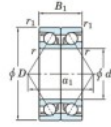

Deep groove ball bearing single row 7230-BDB-FY-JTEKT - 7230-BDB-FY-JTEKT

<https://www.123bearing.eu/bearing-housing/deep-groove-bearing/single-row/7230-bdb-fy-jtekt>

Boundary dimensions

Bearing No.	Boundary dimensions(mm)					Basic load ratings(kN)		Fatigue load factor	Limiting speeds(min-1)
	d	D	B	r1(r2)	a1	C	C0		
7230BDB FY	150	270	90	3	1.1	456	509	18.1	1600

PRODUCT FEATURES

Brand	JTEKT
N° Ean13	3616060648501
Inside diameter	150 mm
Inside diameter	5.906" inch
Outside diameter	270 mm
Outside diameter	10.63" inch
Thickness	90 mm
Thickness	3.543" inch
Limiting speed	1600 rpm
Dynamic load	456 kN
Static load	509 kN
Packaging	1

contact@123bearing.eu

+33 359 36 04 90

CRT4 de Lesquin 60 Rue Du Haut De Sainghin 59273 Fretin FRANCE