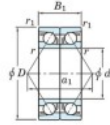

Deep groove ball bearing single row 7330-BDB-FY-JTEKT - 7330-BDB-FY-JTEKT

<https://www.123bearing.eu/bearing-housing/deep-groove-bearing/single-row/7330-bdb-fy-jtekt>

Boundary dimensions

Bearing No.	Boundary dimensions(mm)					Basic load ratings(kN)		Fatigue load factor		Limiting speeds(min-1)
	d	D	B	r1(max)	r1(min)	Cr	C0r	Ca	Ca0	Groove lub.
7330BDB FY	150	320	130	4	1.5	645	760	25.6	-	1400

PRODUCT FEATURES

Brand	JTEKT
N° Ean13	3616060648532
Inside diameter	150 mm
Outside diameter	320 mm
Thickness	130 mm
Limiting speed	1400 rpm
Dynamic load	645 kN
Static load	760 kN
Packaging	1

contact@123bearing.eu

+33 359 36 04 90

CRT4 de Lesquin 60 Rue Du Haut De Sainghin 59273 Fretin FRANCE