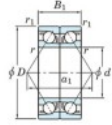

Deep groove ball bearing single row 7330-DB-FY-JTEKT - 7330-DB-FY-JTEKT

<https://www.123bearing.eu/bearing-housing/deep-groove-bearing/single-row/7330-db-fy-jtekt>

Boundary dimensions

Bearing No.	Boundary dimensions(mm)					Basic load ratings(kN)		Fatigue load limit(kN)	Factor	Limiting speeds(min-1)
	d	D	B	r1(max)	r1(min)	C_r	C_{0r}			
7330DB FY	150	320	130	4	1.5	706	829	27.9	-	1900

PRODUCT FEATURES

Brand	JTEKT
N° Ean13	3616060648549
Inside diameter	150 mm
Outside diameter	320 mm
Thickness	130 mm
Limiting speed	1900 rpm
Dynamic load	706 kN
Static load	829 kN
Packaging	1

contact@123bearing.eu

+33 359 36 04 90

CRT4 de Lesquin 60 Rue Du Haut De Sainghin 59273 Fretin FRANCE