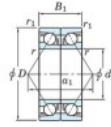

Deep groove ball bearing single row 7330-CDB-FY-JTEKT - 7330-CDB-FY-JTEKT

<https://www.123bearing.eu/bearing-housing/deep-groove-bearing/single-row/7330-cdb-fy-jtekt>

Boundary dimensions

Bearing No.	Boundary dimensions(mm)					Basic load ratings(kN)		Fatigue load factor		Limiting speeds(min-1)
	d	D	B	r1(mm)	r2(mm)	Ce	C0e	lim(kN)	f0	
7330CDB FY	150	320	130	4	1.5	760	891	30	13.7	Grease lub. 2600

PRODUCT FEATURES

Brand	JTEKT
N° Ean13	3616060648556
Inside diameter	150 mm
Inside diameter	5.906" inch
Outside diameter	320 mm
Outside diameter	12.598" inch
Thickness	130 mm
Thickness	5.118" inch
Limiting speed	2600 rpm
Dynamic load	760 kN
Static load	891 kN
Packaging	1

contact@123bearing.eu

+33 359 36 04 90

CRT4 de Lesquin 60 Rue Du Haut De Sainghin 59273 Fretin FRANCE