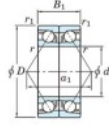

Deep groove ball bearing single row 7932-CDB-FY-JTEKT - 7932-CDB-FY-JTEKT

<https://www.123bearing.eu/bearing-housing/deep-groove-bearing/single-row/7932-cdb-fy-jtekt>

Boundary dimensions

Bearing No.	Boundary dimensions(mm)					Basic load ratings(kN)		Fatigue load factor		Limiting speeds(min-1)
	d	D	B	r1(r/min)	r2(r/min)	Cr	C0r	10	16.5	Grease Lub.
7932CDB FY	160	220	56	2	1	245	289	10.9	16.5	3500

PRODUCT FEATURES

Brand	JTEKT
N° Ean13	3616060648570
Inside diameter	160 mm
Outside diameter	220 mm
Thickness	56 mm
Limiting speed	3500 rpm
Dynamic load	245 kN
Static load	289 kN
Packaging	1

contact@123bearing.eu

+33 359 36 04 90

CRT4 de Lesquin 60 Rue Du Haut De Sainghin 59273 Fretin FRANCE