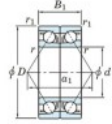

Deep groove ball bearing single row 7232-CDB-FY-JTEKT - 7232-CDB-FY-JTEKT

<https://www.123bearing.eu/bearing-housing/deep-groove-bearing/single-row/7232-cdb-fy-jtekt>

Boundary dimensions

Bearing No.	Boundary dimensions (mm)					Basic load ratings (kN)		Fatigue load factor		Limiting speeds (min-1)
	d	D	B	r1 (mm)	r2 (mm)	Cr	Cor	f0	Grease lub.	
7232CDB FY	160	290	96	3	1.1	511	665	19.7	15.2	2700

PRODUCT FEATURES

Brand	JTEKT
N° Ean13	3616060648648
Inside diameter	160 mm
Inside diameter	6.299" inch
Outside diameter	290 mm
Outside diameter	11.417" inch
Thickness	96 mm
Thickness	3.78" inch
Limiting speed	2700 rpm
Dynamic load	511 kN
Static load	665 kN
Packaging	1

contact@123bearing.eu

+33 359 36 04 90

CRT4 de Lesquin 60 Rue Du Haut De Sainghin 59273 Fretin FRANCE