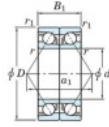

Deep groove ball bearing single row 7934-CDB-FY-JTEKT - 7934-CDB-FY-JTEKT

<https://www.123bearing.eu/bearing-housing/deep-groove-bearing/single-row/7934-cdb-fy-jtekt>

Boundary dimensions

Bearing No.	Boundary dimensions(mm)					Basic load ratings(kN)		Fatigue load limit(kN)	factor	Limiting speeds(min-1)
	d	D	B	r1(mm)	r2(mm)	Cy	C0y			
7934CDB FY	170	230	56	2	1	255	302	11.5	16.6	3100

PRODUCT FEATURES

Brand	JTEKT
N° Ean13	3616060648693
Inside diameter	170 mm
Outside diameter	230 mm
Thickness	56 mm
Limiting speed	3100 rpm
Dynamic load	255 kN
Static load	302 kN
Packaging	1

contact@123bearing.eu

+33 359 36 04 90

CRT4 de Lesquin 60 Rue Du Haut De Sainghin 59273 Fretin FRANCE