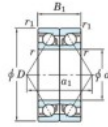

Deep groove ball bearing single row 7034-BDB-FY-JTEKT - 7034-BDB-FY-JTEKT

<https://www.123bearing.eu/bearing-housing/deep-groove-bearing/single-row/7034-bdb-fy-jtekt>

Boundary dimensions

Bearing No.	Boundary dimensions(mm)					Basic load ratings(kN)		Fatigue load limit(kN)	factor	Limiting speeds(min-1)
	d	D	B	r1(mm)	r2(mm)	Cr	C0r	C0r		
7034BDB FY	170	260	84	2.1	1.1	338	386	13.8	-	1600

PRODUCT FEATURES

Brand	JTEKT
N° Ean13	3616060648716
Inside diameter	170 mm
Outside diameter	260 mm
Thickness	84 mm
Limiting speed	1600 rpm
Dynamic load	338 kN
Static load	386 kN
Packaging	1

contact@123bearing.eu

+33 359 36 04 90

CRT4 de Lesquin 60 Rue Du Haut De Sainghin 59273 Fretin FRANCE