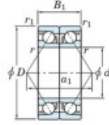

Deep groove ball bearing single row 7034-DB-FY-JTEKT - 7034-DB-FY-JTEKT

<https://www.123bearing.eu/bearing-housing/deep-groove-bearing/single-row/7034-db-fy-jtekt>

Boundary dimensions

Bearing No.	Boundary dimensions(mm)					Basic load ratings(kN)		Fatigue load factor		Limiting speeds(min-1)
	d	D	B	r1(max)	r1(min)	Cr	C0r	lim1(kN)	lim2(kN)	
7034DB FY	170	260	84	2.1	1.1	377	429	15.8	-	2100

PRODUCT FEATURES

Brand	JTEKT
N° Ean13	3616060648723
Inside diameter	170 mm
Inside diameter	6.693" inch
Outside diameter	260 mm
Outside diameter	10.236" inch
Thickness	84 mm
Thickness	3.307" inch
Limiting speed	2100 rpm
Dynamic load	377 kN
Static load	429 kN
Packaging	1

contact@123bearing.eu

+33 359 36 04 90

CRT4 de Lesquin 60 Rue Du Haut De Sainghin 59273 Fretin FRANCE