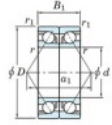

Deep groove ball bearing single row 7234-BDB-FY-JTEKT - 7234-BDB-FY-JTEKT

<https://www.123bearing.eu/bearing-housing/deep-groove-bearing/single-row/7234-bdb-fy-jtekt>

Boundary dimensions

Bearing No.	Boundary dimensions(mm)					Basic load ratings(kN)		Fatigue load limit(kN)	factor	Limiting speeds(min-1)
	d	D	B	r1(mm)	r11(mm)	Cr	Co	C0		
7234BDB FY	170	310	104	4	1.5	497	600	20	-	1400

PRODUCT FEATURES

Brand	JTEKT
N° Ean13	3616060648747
Inside diameter	170 mm
Outside diameter	310 mm
Thickness	104 mm
Limiting speed	1400 rpm
Dynamic load	497 kN
Static load	600 kN
Packaging	1

contact@123bearing.eu

+33 359 36 04 90

CRT4 de Lesquin 60 Rue Du Haut De Sainghin 59273 Fretin FRANCE