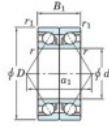

Deep groove ball bearing single row 7234-DB-FY-JTEKT - 7234-DB-FY-JTEKT

<https://www.123bearing.eu/bearing-housing/deep-groove-bearing/single-row/7234-db-fy-jtekt>

Boundary dimensions

Bearing No.	Boundary dimensions (mm)					Basic load ratings (kN)		Fatigue	factor	Limiting speeds (min-1)
	d	D	B	r1 (mm)	r2 (mm)	Cr	Cor	lim (kN)		
7234DB FY	170	310	104	4	1.5	552	661	22	-	1800

PRODUCT FEATURES

Brand	JTEKT
N° Ean13	3616060648754
Inside diameter	170 mm
Outside diameter	310 mm
Thickness	104 mm
Limiting speed	1800 rpm
Dynamic load	552 kN
Static load	661 kN
Packaging	1

contact@123bearing.eu

+33 359 36 04 90

CRT4 de Lesquin 60 Rue Du Haut De Sainghin 59273 Fretin FRANCE