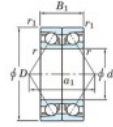

Deep groove ball bearing single row 7334-BDB-FY-JTEKT - 7334-BDB-FY-JTEKT

<https://www.123bearing.eu/bearing-housing/deep-groove-bearing/single-row/7334-bdb-fy-jtekt>

Boundary dimensions

Bearing No.	Boundary dimensions(mm)					Basic load ratings(kN)		Fatigue load limit(kN)	factor	Limiting speeds(min-1)
	d	D	B	r1(mm)	r(mm)	Cr	C0r	lim		
7334BDB FY	170	360	144	4	1.5	721	888	29.2	-	1200

PRODUCT FEATURES

Brand	JTEKT
N° Ean13	3616060648778
Inside diameter	170 mm
Outside diameter	360 mm
Thickness	144 mm
Limiting speed	1200 rpm
Dynamic load	721 kN
Static load	888 kN
Packaging	1

contact@123bearing.eu

+33 359 36 04 90

CRT4 de Lesquin 60 Rue Du Haut De Sainghin 59273 Fretin FRANCE