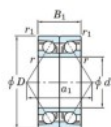

Deep groove ball bearing single row 7036-BDB-FY-JTEKT - 7036-BDB-FY-JTEKT

<https://www.123bearing.eu/bearing-housing/deep-groove-bearing/single-row/7036-bdb-fy-jtekt>

Boundary dimensions

Bearing No.	Boundary dimensions(mm)					Basic load ratings(kN)		Fatigue load factor		Limiting speeds(min-1)
	d	D	B	r1(max)	r1(min)	Cr	C0r	FS	FD	Grease lub.
7036BDB FY	180	280	92	2.1	1.1	385	457	15.9	-	1400

PRODUCT FEATURES

Brand	JTEKT
N° Ean13	3616060648815
Inside diameter	180 mm
Inside diameter	7.087" inch
Outside diameter	280 mm
Outside diameter	11.024" inch
Thickness	92 mm
Thickness	3.622" inch
Limiting speed	1400 rpm
Dynamic load	385 kN
Static load	457 kN
Packaging	1

contact@123bearing.eu

+33 359 36 04 90

CRT4 de Lesquin 60 Rue Du Haut De Sainghin 59273 Fretin FRANCE